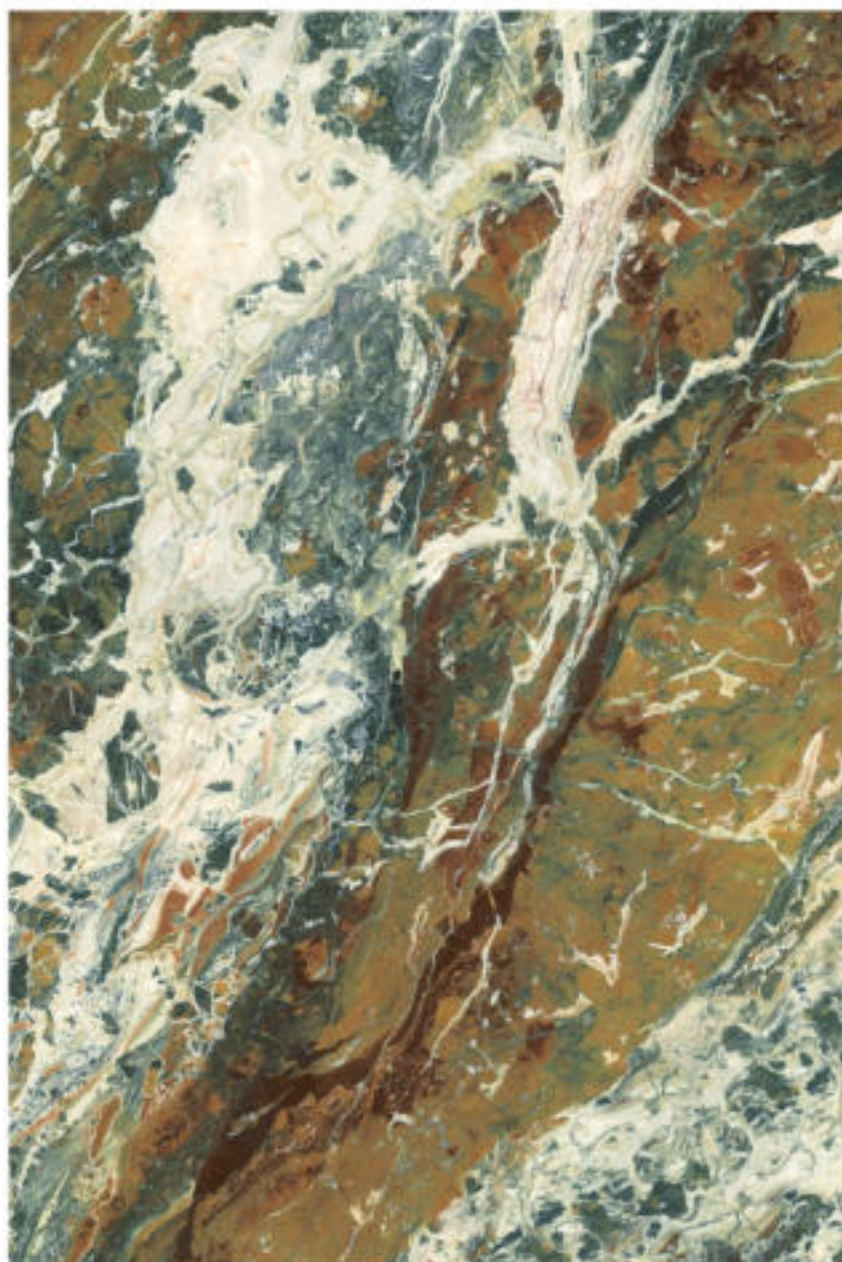

1200 x 1800 mm

SERVOLINE GREEN