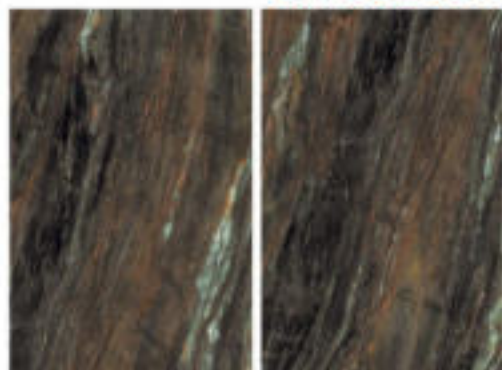

AQUAMARINA

SP. COLOUR

RANDOM

1200 x 1800 mm

BLENDARK CAMEL

SP. COLOUR

RANDOM

1200 x 1800 mm

CONCEPT OF BLUEZEE BROWN

1200 x 1800 mm

BLUEZEE BROWN

12000 x 18000

RANDOM

SP. COLOUR

1200 x 1800 mm

CASACADE SPIDER