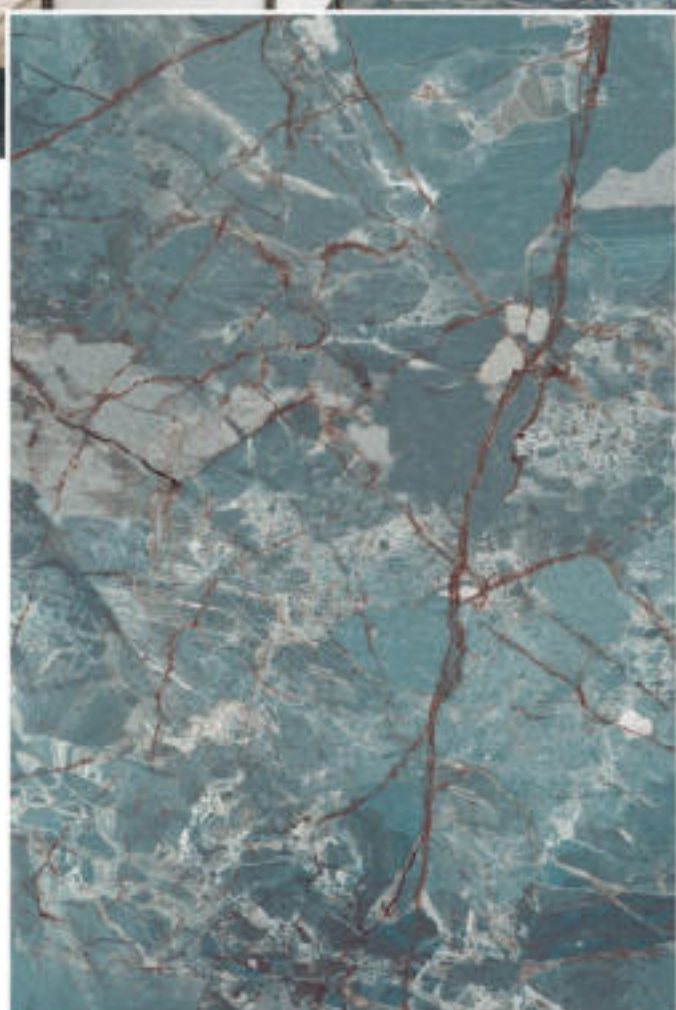

SP. COLOUR

TOUCH
FOR
360

RANDOM

1200 x 1800 mm

GLIZZ AQUA

SP. COLOUR

RANDOM

1200 x 1800 mm