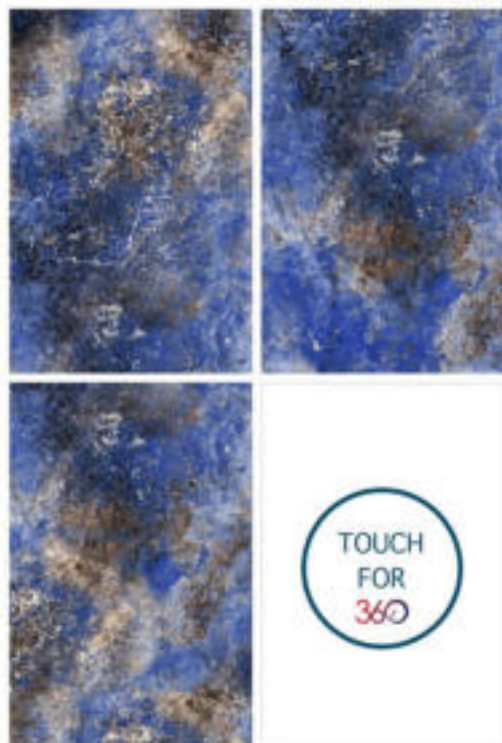

1200 x 1800 mm

CELLOSIA BLUE

Resturent

HIGH GLOSS

RANDOM

TOUCH
FOR
360