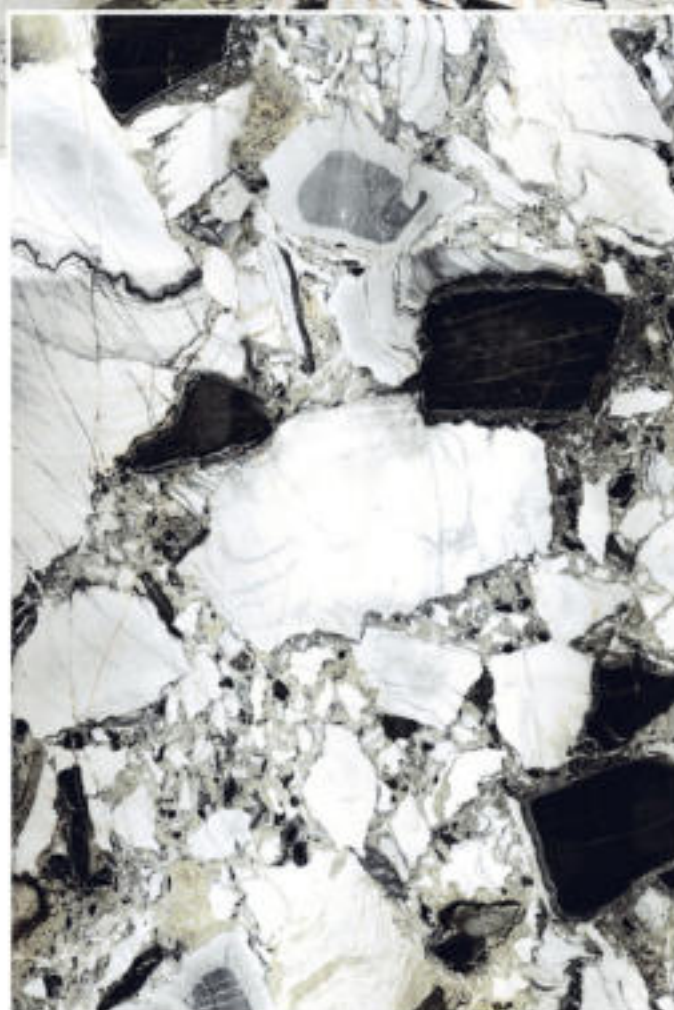

RANDOM

HIGH GLOSS

1200 x 1800 mm

EMERALD JADE

HIGH GLOSS

TOUCH
FOR
360

RANDOM

1200 x 1800 mm