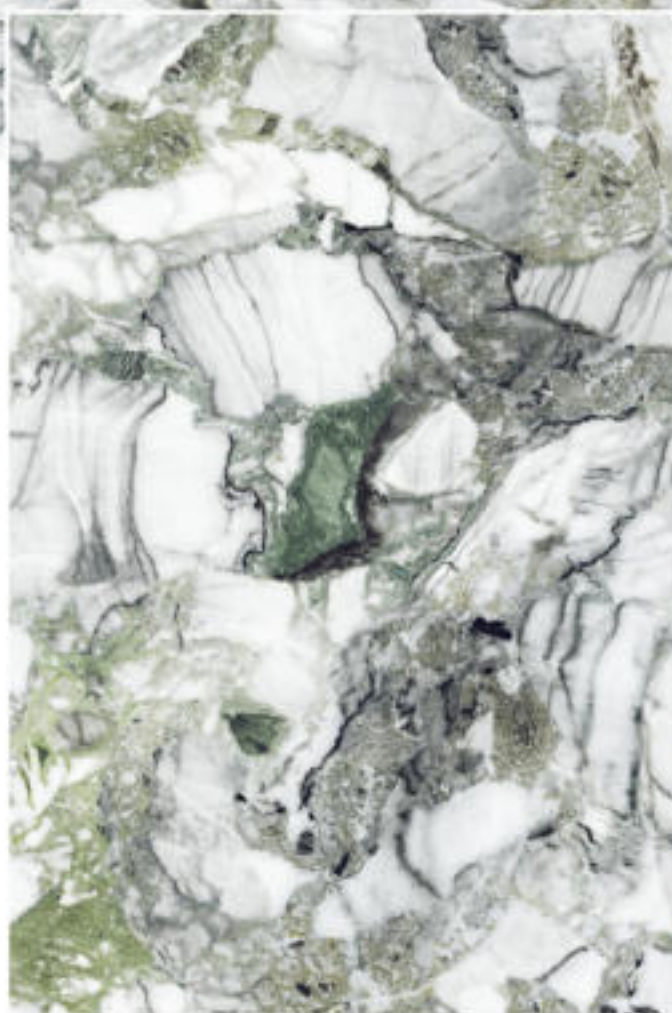

1200 x 1800 mm

STONEX GREEN

SP. COLOUR

TOUCH
FOR
360

RANDOM