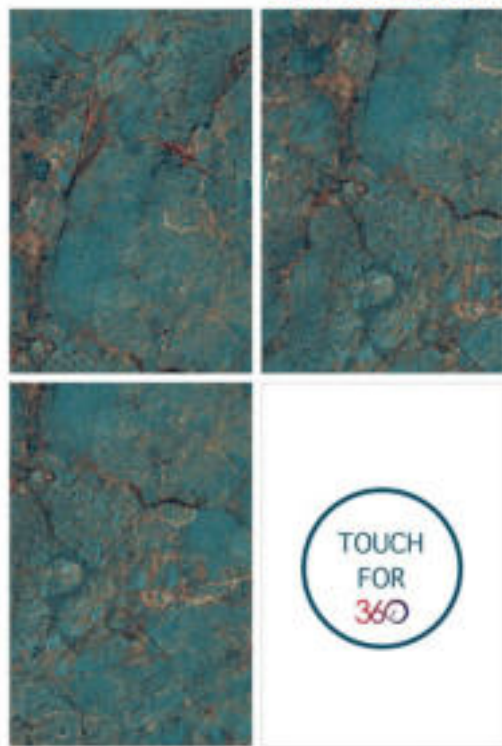

1200 x 1800 mm

ALMOND GREEN

SP. COLOUR

1200 x 1800 mm

AMAZONITE AQUA

SP. COLOUR

RANDOM

TOUCH
FOR
360