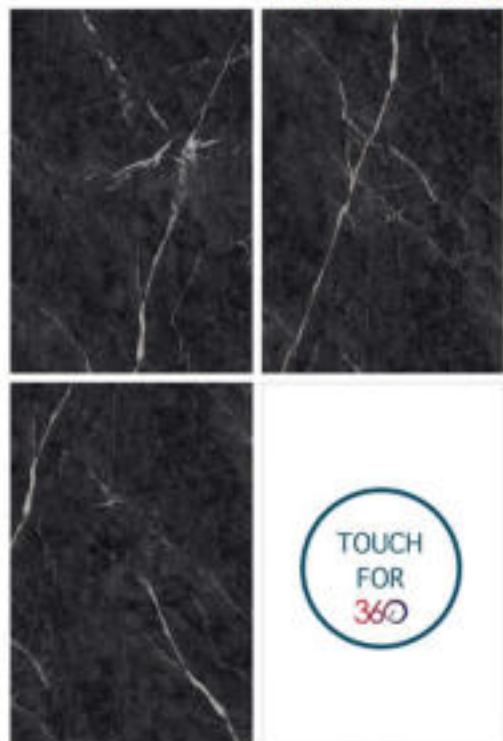

12000 x 18000

RANDOM

HIGH GLOSS

1200 x 1800 mm

ROLEX BLACK

HIGH GLOSS

**next
generation
marble
slab**

**SPECIAL
COLOUR**