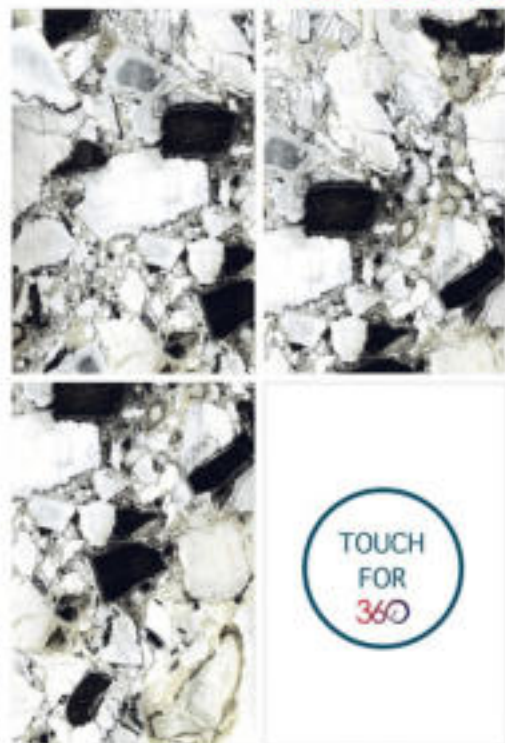

RANDOM

HIGH GLOSS

1200 x 1800 mm

EMERALD JADE

HIGH GLOSS

TOUCH
FOR
360

RANDOM

1200 x 1800 mm