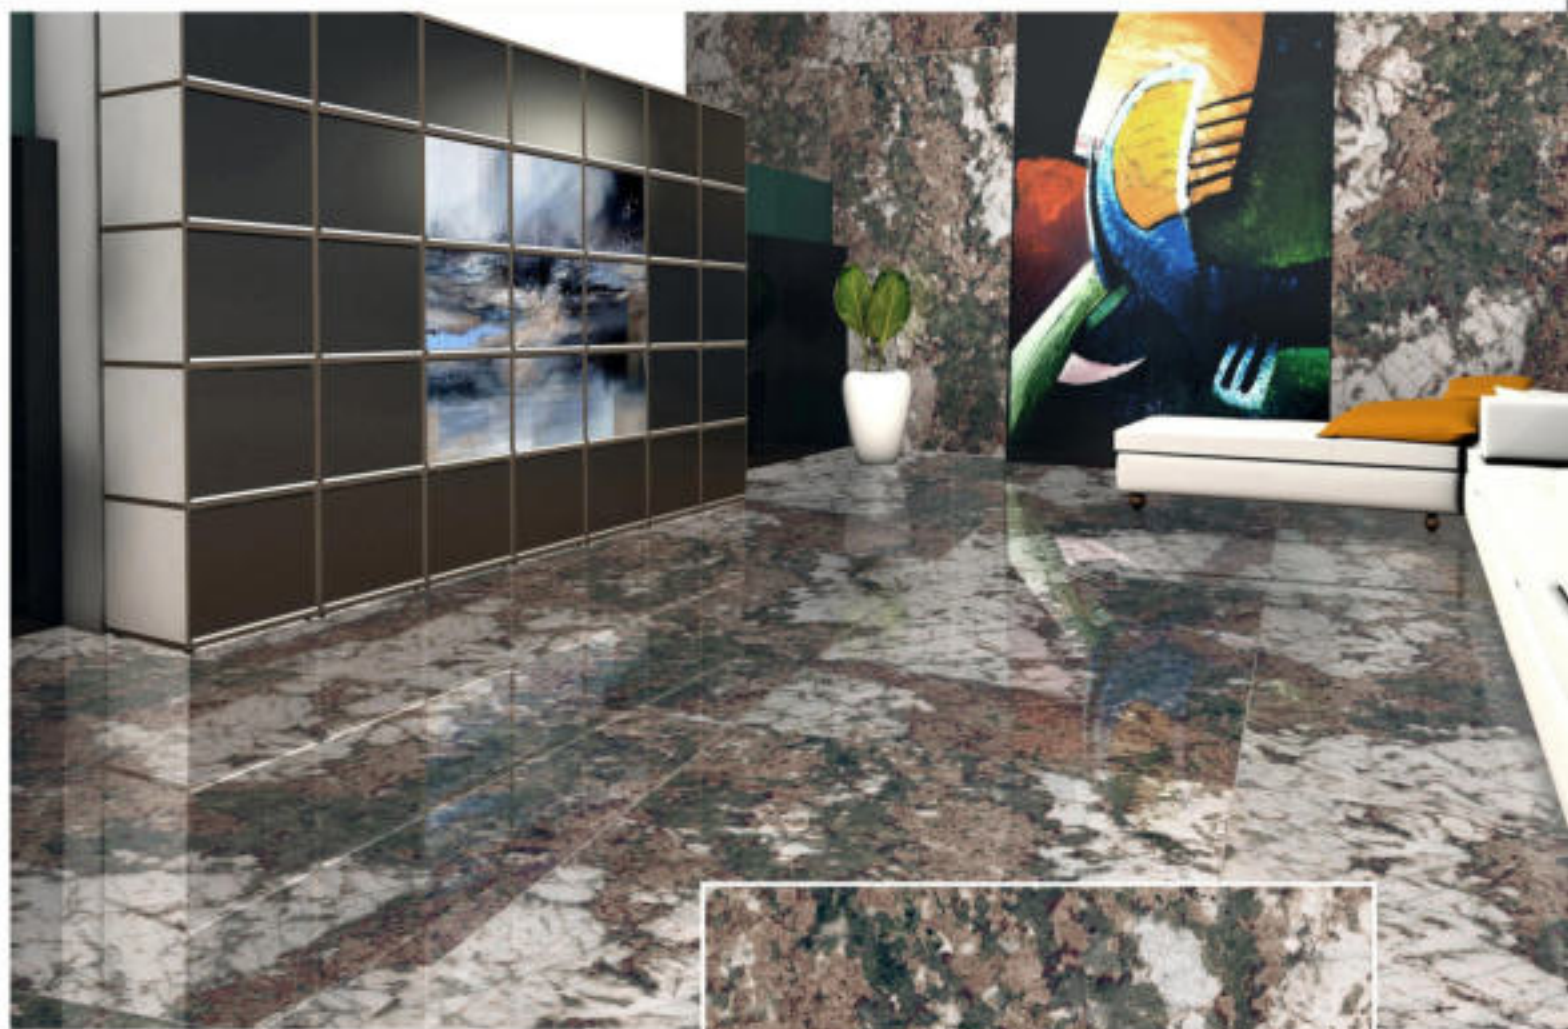

SP. COLOUR

TOUCH
FOR
360

RANDOM

1200 x 1800 mm

ROME ROYALE

SP. COLOUR

RANDOM

TOUCH
FOR
360